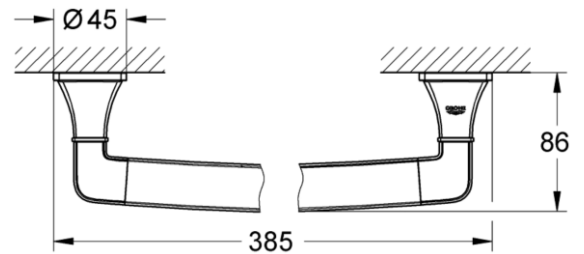

PROJECT		REF		REV	ITEM CODE	
LOCATION		DATE			PAGE	

SANITARY WARE SPECIFICATION SHEET

Item Descriptions	GROHE (Germany) "Grandera" Wall mount bath grip (Length 385 mm)	<p>Illustration/ Drawing</p> 
Dimensions	L385 x W86 x H45 mm	
Model	40633IG0	
Finish / Material	Chrome Plated & Gold / Metal	
Country of origin	Germany	
Manufacturer	GROHE Limited	
Supplier	Acme Sanitary Ware Co. Ltd Mr. Eric Wong/ Mr. Don Yuen	
Contact Tel/Fax E-mail Website	(852) 2388-7171 / (852) 2710-8012 acme@acmesanitary.com.hk www.acmesanitary.com.hk	

"Grandera" Bath grip

- material: metal
- length 385 mm
- concealed fastening
- **GROHE StarLight** chrome finish

- Colour options:**
- 000 | StarLight Chrome
 - DC0 | SuperSteel
 - DA0 | Warm Sunset
 - A00 | Hard Graphite
 - AL0 | Brushed Hard Graphite
 - IG0 | Chrome/Gold
 - GL0 | Cool Sunrise
 - GN0 | Brushed Cool Sunrise
 - DL0 | Brushed Warm Sunset
 - BE0 | Polished Nickel
 - EN0 | Brushed Nickel